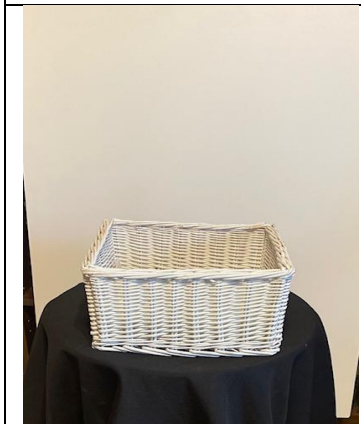

Candelabra \$3

Chairs Head Table \$80

Red Wingback Chair

Chair \$40

Card Basket Silver \$3

Card Basket White \$4

Card Holder Brass \$5

Chafing Dish \$15

Chalkboard \$7

Charcuterie Board 3.5" \$15

Coffee Maker \$5

Dove \$3

Copper Containers \$8 each

Copper Vessels \$4 each

Cylinder Vases 4 Sizes \$1.25

Flower Girl Ring Bearer \$3