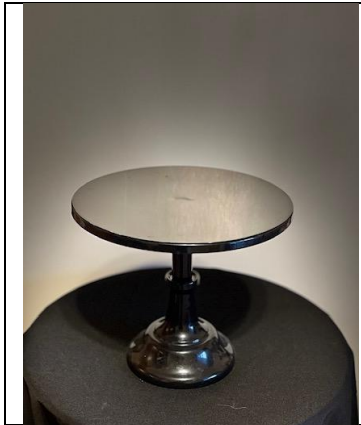

Aisle Runner Blue Sequin 15

Antique Frame 8x10 \$3

Antique Tray \$5

Arch or Arbor \$150

Fancy Pen or Rings \$4 ea

Bar as a Complete Set \$250

Bar Live Edge Top \$100

Barrels Dark Color \$75each

Barrels Light Color \$75 each

Bar Retro \$125

Beverage Dispensers \$6 ea

Blanket Basket \$10

Cake Stand Glass \$5

Cake Stand Black \$5

Cake Stand Sage \$5

Camera Insta Print \$20 Print Cartridges 12 per \$10 pack

Cake Stand Tall Black \$5

Cake Stand Wood \$5

Candle Votive Ivory \$1

Candelabra Blue \$4

Candelabra Curved \$4

Cake Serving Set \$4

Candelabra Long \$4

Candelabra Curved \$3