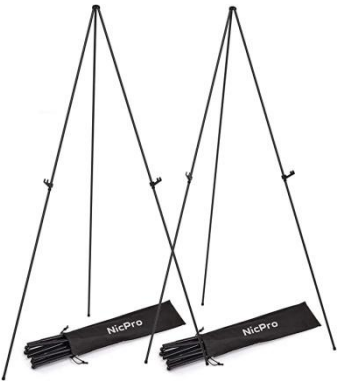

Chalkboard \$7

Charcuterie Board 3.5" \$15

Coffee Maker \$5

Dove \$3

Copper Containers \$8 each

Copper Vessels \$4 each

Cylinder Vases 4 Sizes \$1.25

Flower Girl Ring Bearer \$3

Easels Small \$2 each

Easels \$10 each

Granite Square \$10

Lantern Large \$7

Metal Container Small \$5

Sign for Bubbles \$2

Sign Card Table \$3

Sign Dessert Table \$3