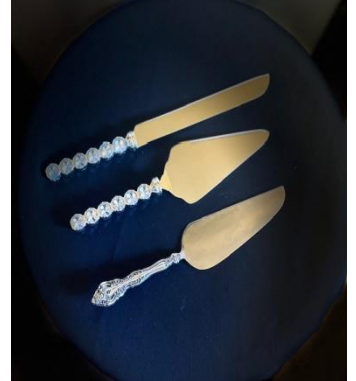

Cake Stand Tall Black \$5

Cake Stand Wood \$5

Candle Votive Ivory \$1

Candelabra Blue \$4

Candelabra Curved \$4

Cake Serving Set \$4

Candelabra Long \$4

Candelabra Curved \$3