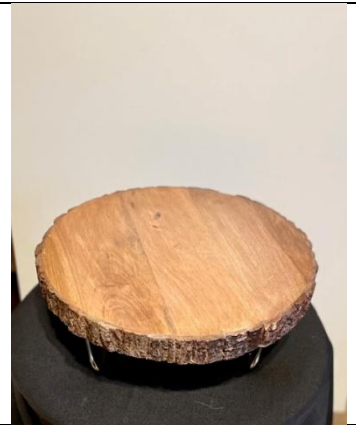

Aisle Runner Blue Sequin 15

Antique Frame 8x10 \$3

Antique Tray \$5

Arch or Arbor \$150

Fancy Pen or Rings \$4 ea

Bar as a Complete Set \$250

Bar Live Edge Top \$100

Barrels Dark Color \$75each

Barrels Light Color \$75 each

Bar Retro \$125

Beverage Dispensers \$6 ea

Blanket Basket \$10

Cake Stand Glass \$5

Cake Stand Black \$5

Cake Stand Sage \$5

Camera Insta Print \$20 Print Cartridges 12 per \$10 pack

Cake Stand Tall Black \$5

Cake Stand Wood \$5

Candle Votive Ivory \$1

Candelabra Blue \$4

Candelabra Curved \$4

Cake Serving Set \$4

Candelabra Long \$4

Candelabra Curved \$3